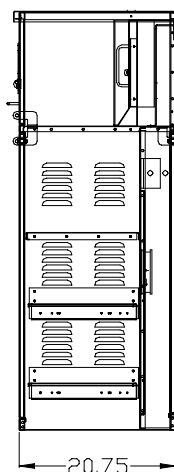

Specifications for EUSERC Power Supply

The Moore EUSERC Power Supply Cabinet meets all specified requirements by the Electric Utility Service Requirements Committee for uniform, cost effective metering and service equipment. The all aluminum construction and powder coat finish make this cabinet durable and corrosion resistant.

MEUSERC-1P6B-A

Cable Television Section Configured for:

- 1 power supply on a fixed shelf
- 6 batteries on two sliding trays
- SPI or Gilbert connector provision
- Indicator light(s) provision

Electrical Configuration:

- 120V, integrated meter
- Duplex quad receptacle
- Breaker box with high magnetic breaker

Features:

- Separate cable television and utility sections
- Flip top meter compartment with test-bypass blocks
- Landing lugs in terminating pull section
- All doors are pad lockable and removable
- Optional 250 CFM fan kit with thermal switch