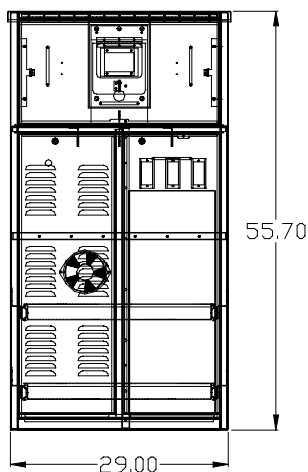

Specifications for EUSERC Power Supply

The Moore EUSERC Power Supply Cabinet meets all specified requirements by the Electric Utility Service Requirements Committee for uniform, cost effective metering and service equipment. The all aluminum construction and powder coat finish make this cabinet durable and corrosion resistant.

MEUSERC-1P6B-A

Cable Television Section Configured for:

- 1 power supply on a fixed shelf
- 6 batteries on two sliding trays
- SPI or Gilbert connector provision
- Indicator light(s) provision

Electrical Configuration:

- 120V, integrated meter
- Duplex quad receptacle
- Breaker box with high magnetic breaker

Features:

- Separate cable television and utility sections
- Flip top meter compartment with test-bypass blocks
- Landing lugs in terminating pull section
- All doors are pad lockable and removable
- Optional 250 CFM fan kit with thermal switch